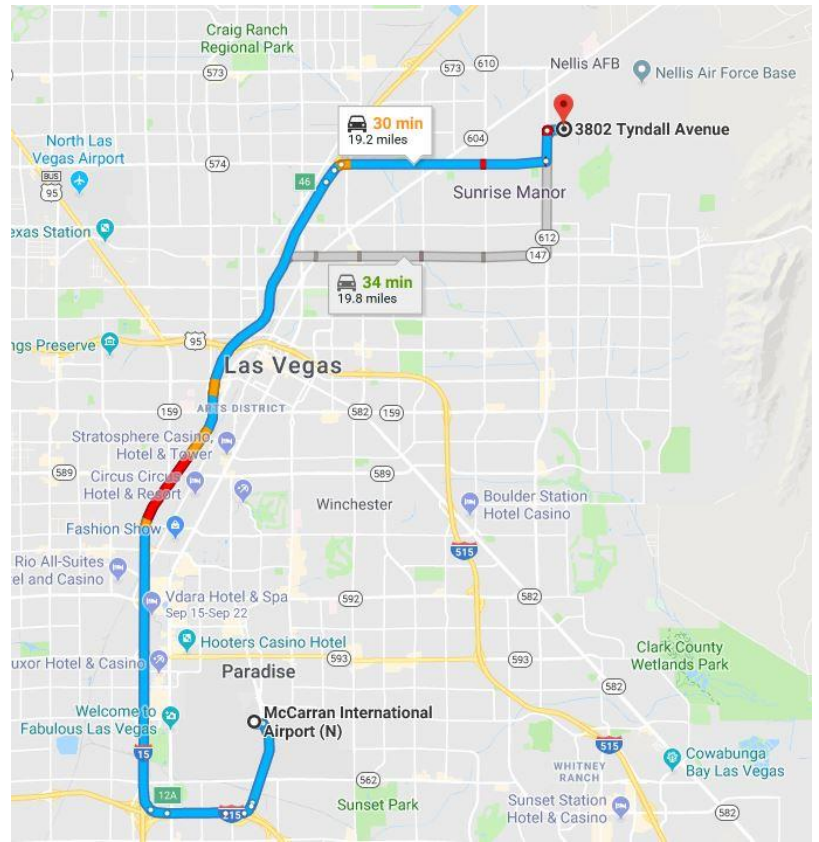

## Directions from McCarran International Airport to VDara Hotel

**McCarran International Airport (N), Paradise**  
**Vdara Hotel & Spa, 2600 W Harmon Ave**  
 Add destination  
 Leave now OPTIONS

Send directions to your phone

	via E Tropicana Ave	<b>14 min</b>	Best route, lighter traffic than usual	3.8 miles
	via McCarran Airport Connector	<b>13 min</b>		7.3 miles
	via Swenson St and E Harmon Ave	<b>14 min</b>		3.6 miles

via I-15 N 30 min  
 Fastest route, despite the usual traffic 19.2 miles  
 ⚠️ This route has restricted usage or private roads.

DETAILS

via I-15 N and E Lake Mead S Blvd 34 min  
 19.8 miles

via N Washington Blvd and I St/Tyndall Ave 6 min  
 Fastest route, the usual traffic 1.6 miles  
 ⚠️ This route has restricted usage or private roads.

DETAILS

via Duffer Dr 6 min  
 1.6 miles

via I St/Tyndall Ave 6 min  
 2.0 miles